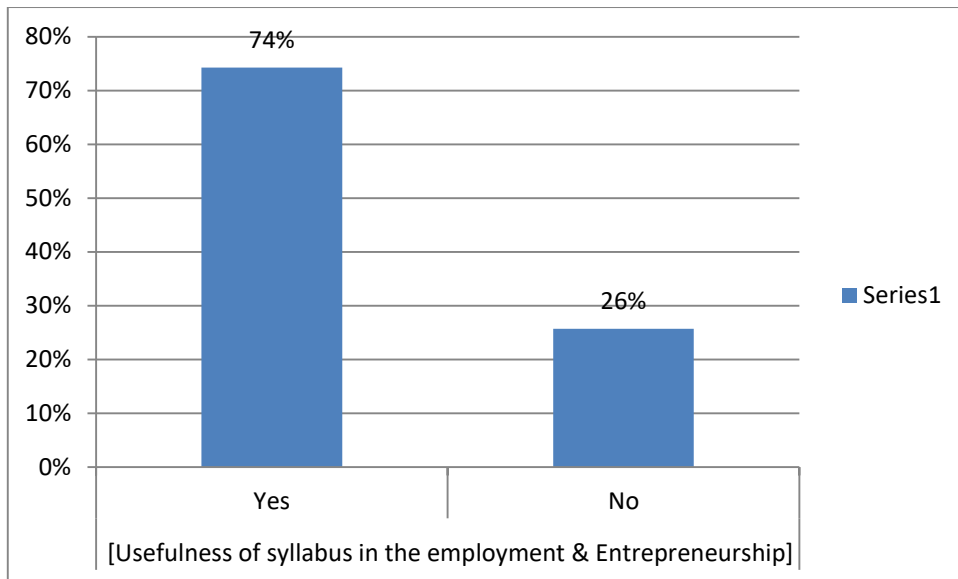

## ALUMNI FEEDBACK FORM 2020-21

**B** *I* U  

Form description

General Information:

Description (optional)

Name of the Alumnus \*

Short answer text

Coordinator  
Internal Quality Assurance Cell  
Kisan Veer Mahavidyalaya, Wai  
Tal. Wai, Dist. Satara