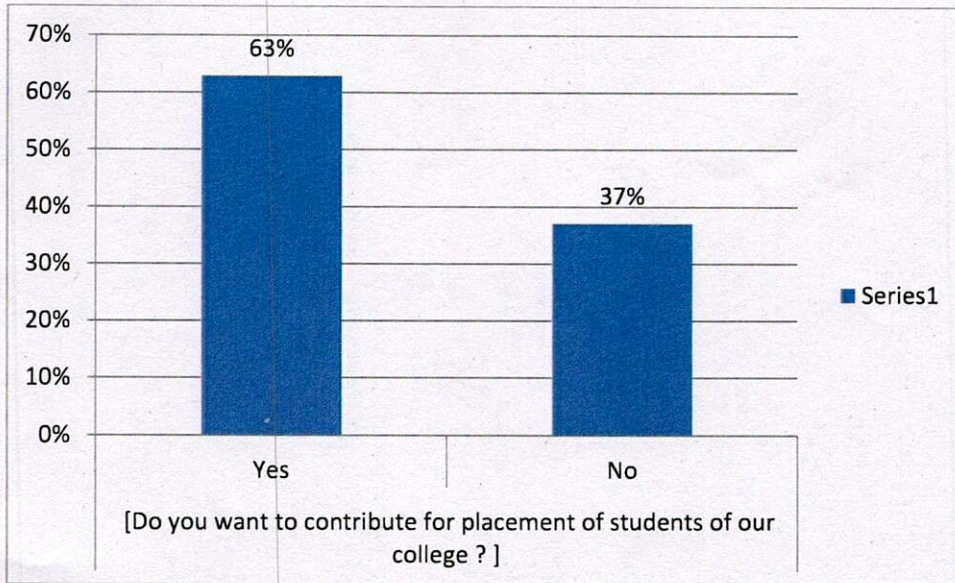

## ALUMNI FEEDBACK FORM 2020-21

**B** *I* U  

Form description

General Information:

Description (optional)

Name of the Alumnus \*

Short answer text

Coordinator  
Internal Quality Assurance Cell  
Kisan Veer Mahavidyalaya, Wai  
Tal. Wai, Dist. Satara