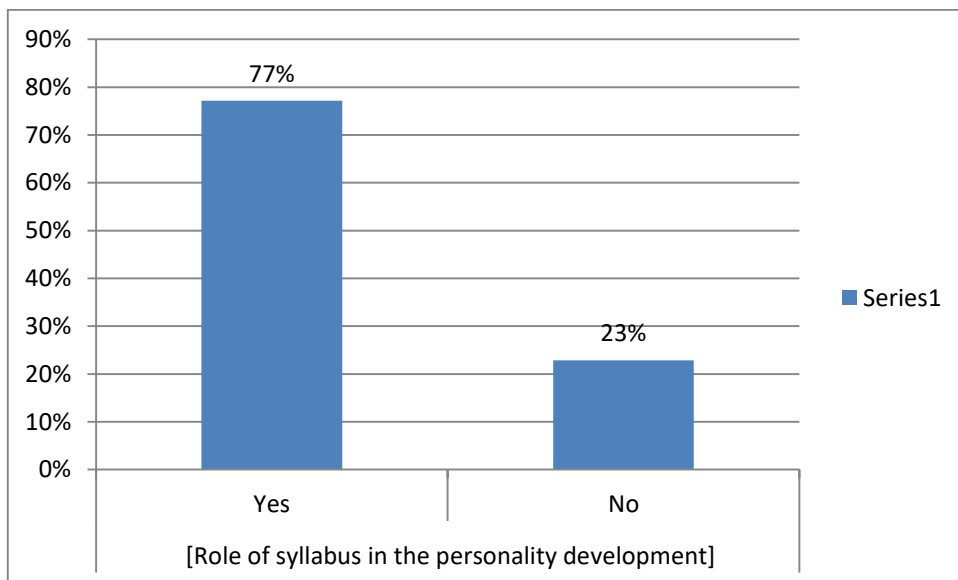

## ALUMNI FEEDBACK FORM 2020-21

**B** *I* U  

Form description

General Information:

Description (optional)

Name of the Alumnus \*

Short answer text

Coordinator  
Internal Quality Assurance Cell  
Kisan Veer Mahavidyalaya, Wai  
Tal. Wai, Dist. Satara