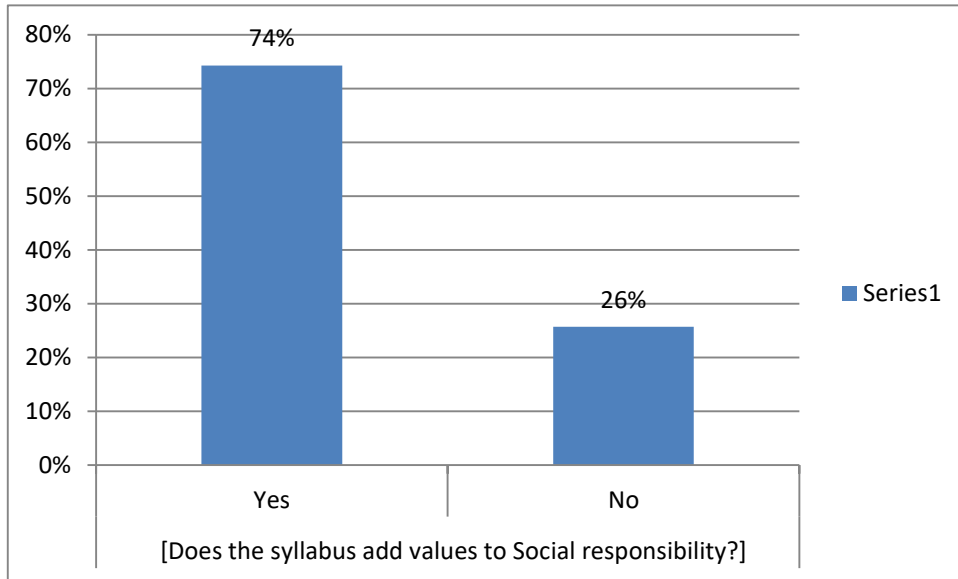

## ALUMNI FEEDBACK FORM 2020-21

**B** *I* U  

Form description

General Information:

Description (optional)

Name of the Alumnus \*

Short answer text

Coordinator  
Internal Quality Assurance Cell  
Kisan Veer Mahavidyalaya, Wai  
Tal. Wai, Dist. Satara