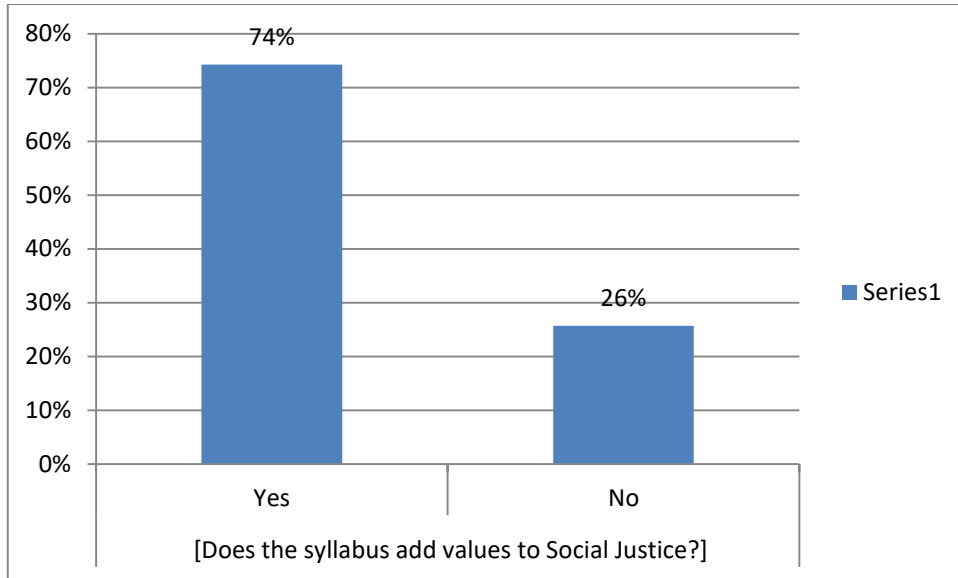

## ALUMNI FEEDBACK FORM 2020-21

**B** *I* U  

Form description

General Information:

Description (optional)

Name of the Alumnus \*

Short answer text

Coordinator  
Internal Quality Assurance Cell  
Kisan Veer Mahavidyalaya, Wai  
Tal. Wai, Dist. Satara