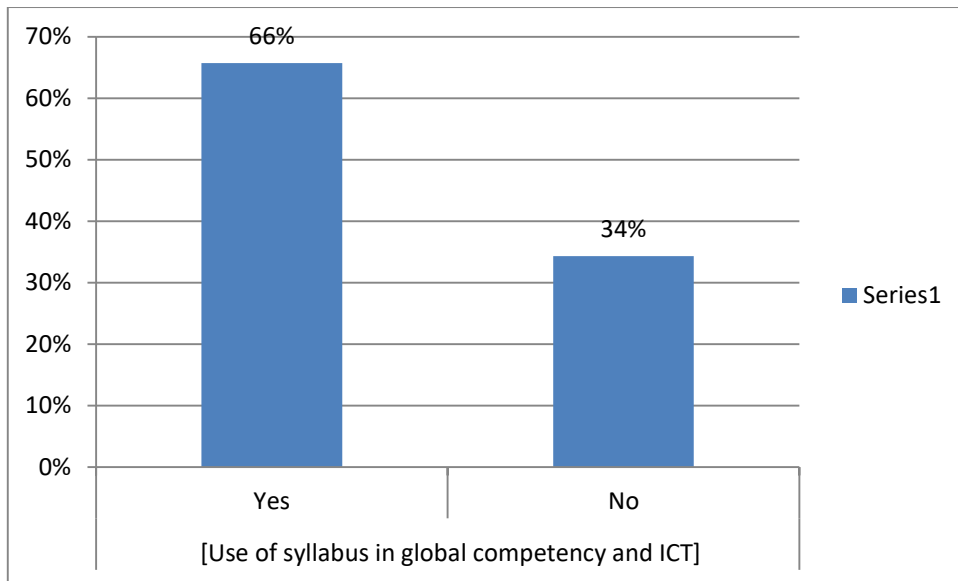

## ALUMNI FEEDBACK FORM 2020-21

**B** *I* U  

Form description

General Information:

Description (optional)

Name of the Alumnus \*

Short answer text

Coordinator  
Internal Quality Assurance Cell  
Kisan Veer Mahavidyalaya, Wai  
Tal. Wai, Dist. Satara