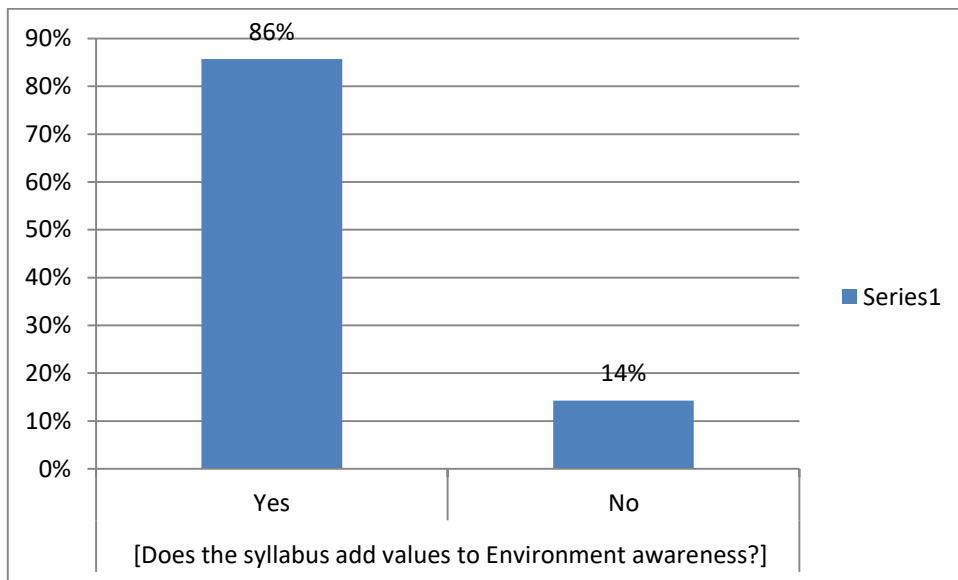

## ALUMNI FEEDBACK FORM 2020-21

**B** *I* U  

Form description

General Information:

Description (optional)

Name of the Alumnus \*

Short answer text

Coordinator  
Internal Quality Assurance Cell  
Kisan Veer Mahavidyalaya, Wai  
Tal. Wai, Dist. Satara