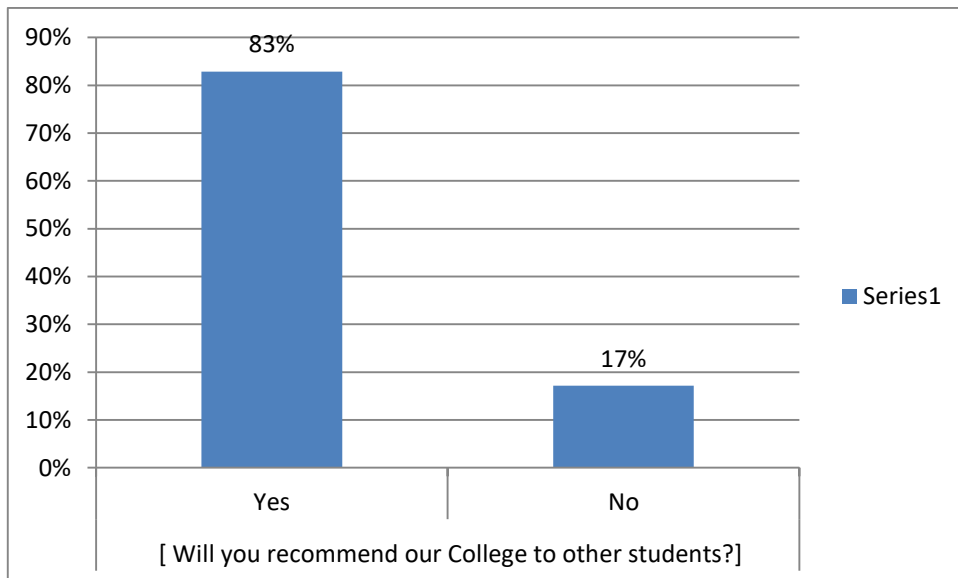

## ALUMNI FEEDBACK FORM 2020-21

**B** *I* U  

Form description

General Information:

Description (optional)

Name of the Alumnus \*

Short answer text

Coordinator  
Internal Quality Assurance Cell  
Kisan Veer Mahavidyalaya, Wai  
Tal. Wai, Dist. Satara