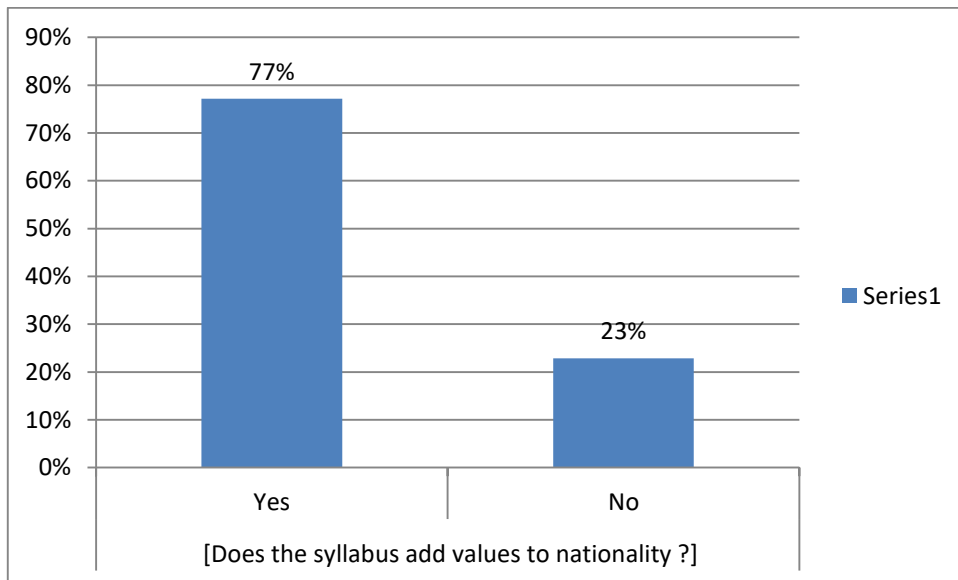

## ALUMNI FEEDBACK FORM 2020-21

**B** *I* U  

Form description

General Information:

Description (optional)

Name of the Alumnus \*

Short answer text

Coordinator  
Internal Quality Assurance Cell  
Kisan Veer Mahavidyalaya, Wai  
Tal. Wai, Dist. Satara